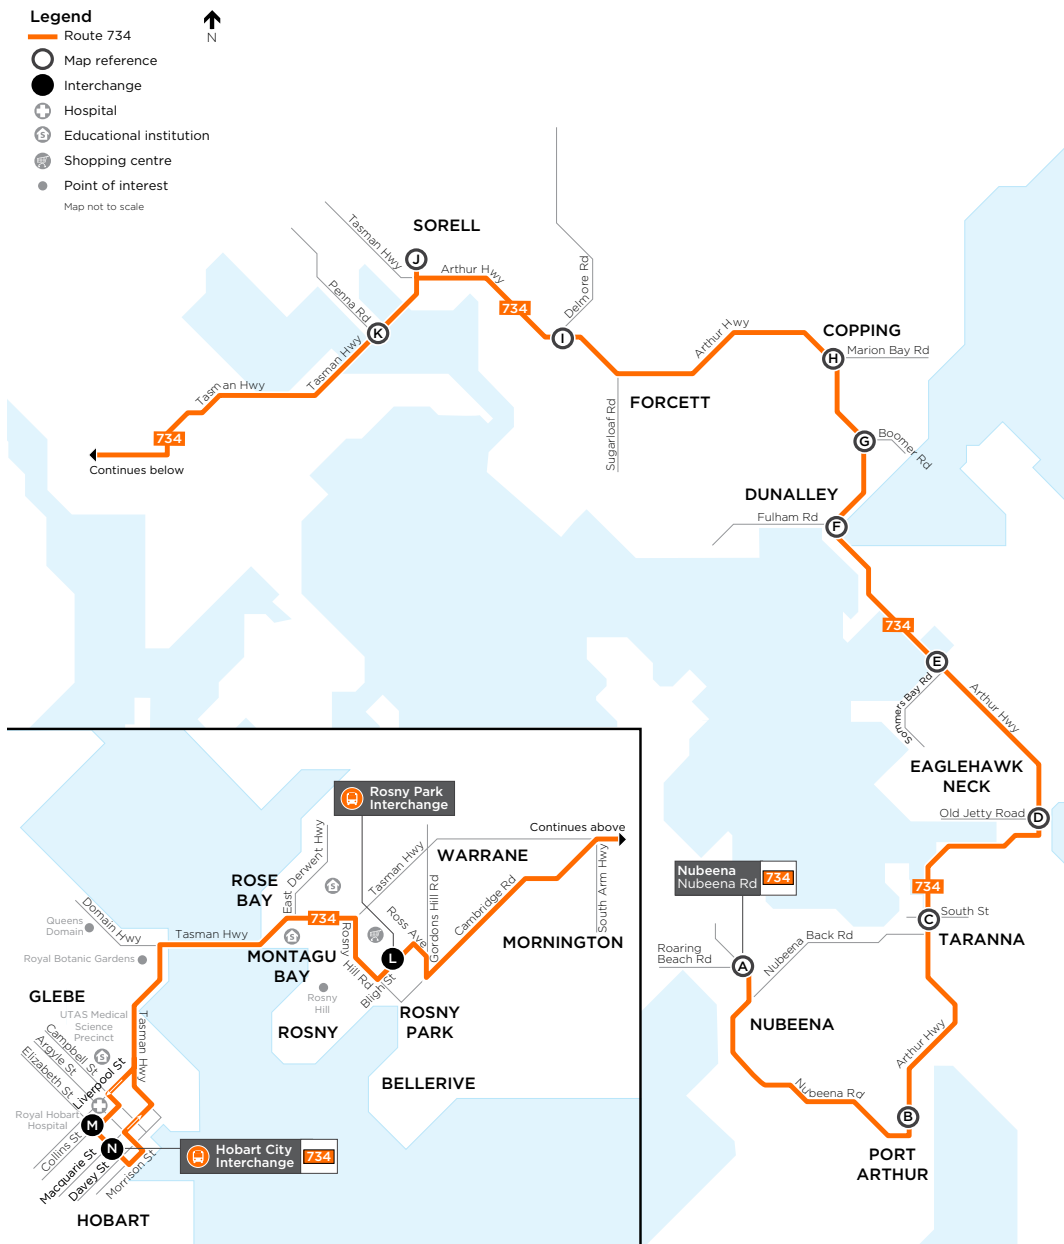

EFFECTIVE 29 NOVEMBER 2020

734

Tasman Peninsula to Hobart

ROUTE NUMBER | ROUTE

734 Nubeena to Hobart

BUS ROUTE MAP

WHO OPERATES MY SERVICE?

734
tassielink.com.au
1300 300 520

ACCESSIBLE SERVICE

All services are operated by wheelchair accessible vehicles.

Online trip information
transport.tas.gov.au