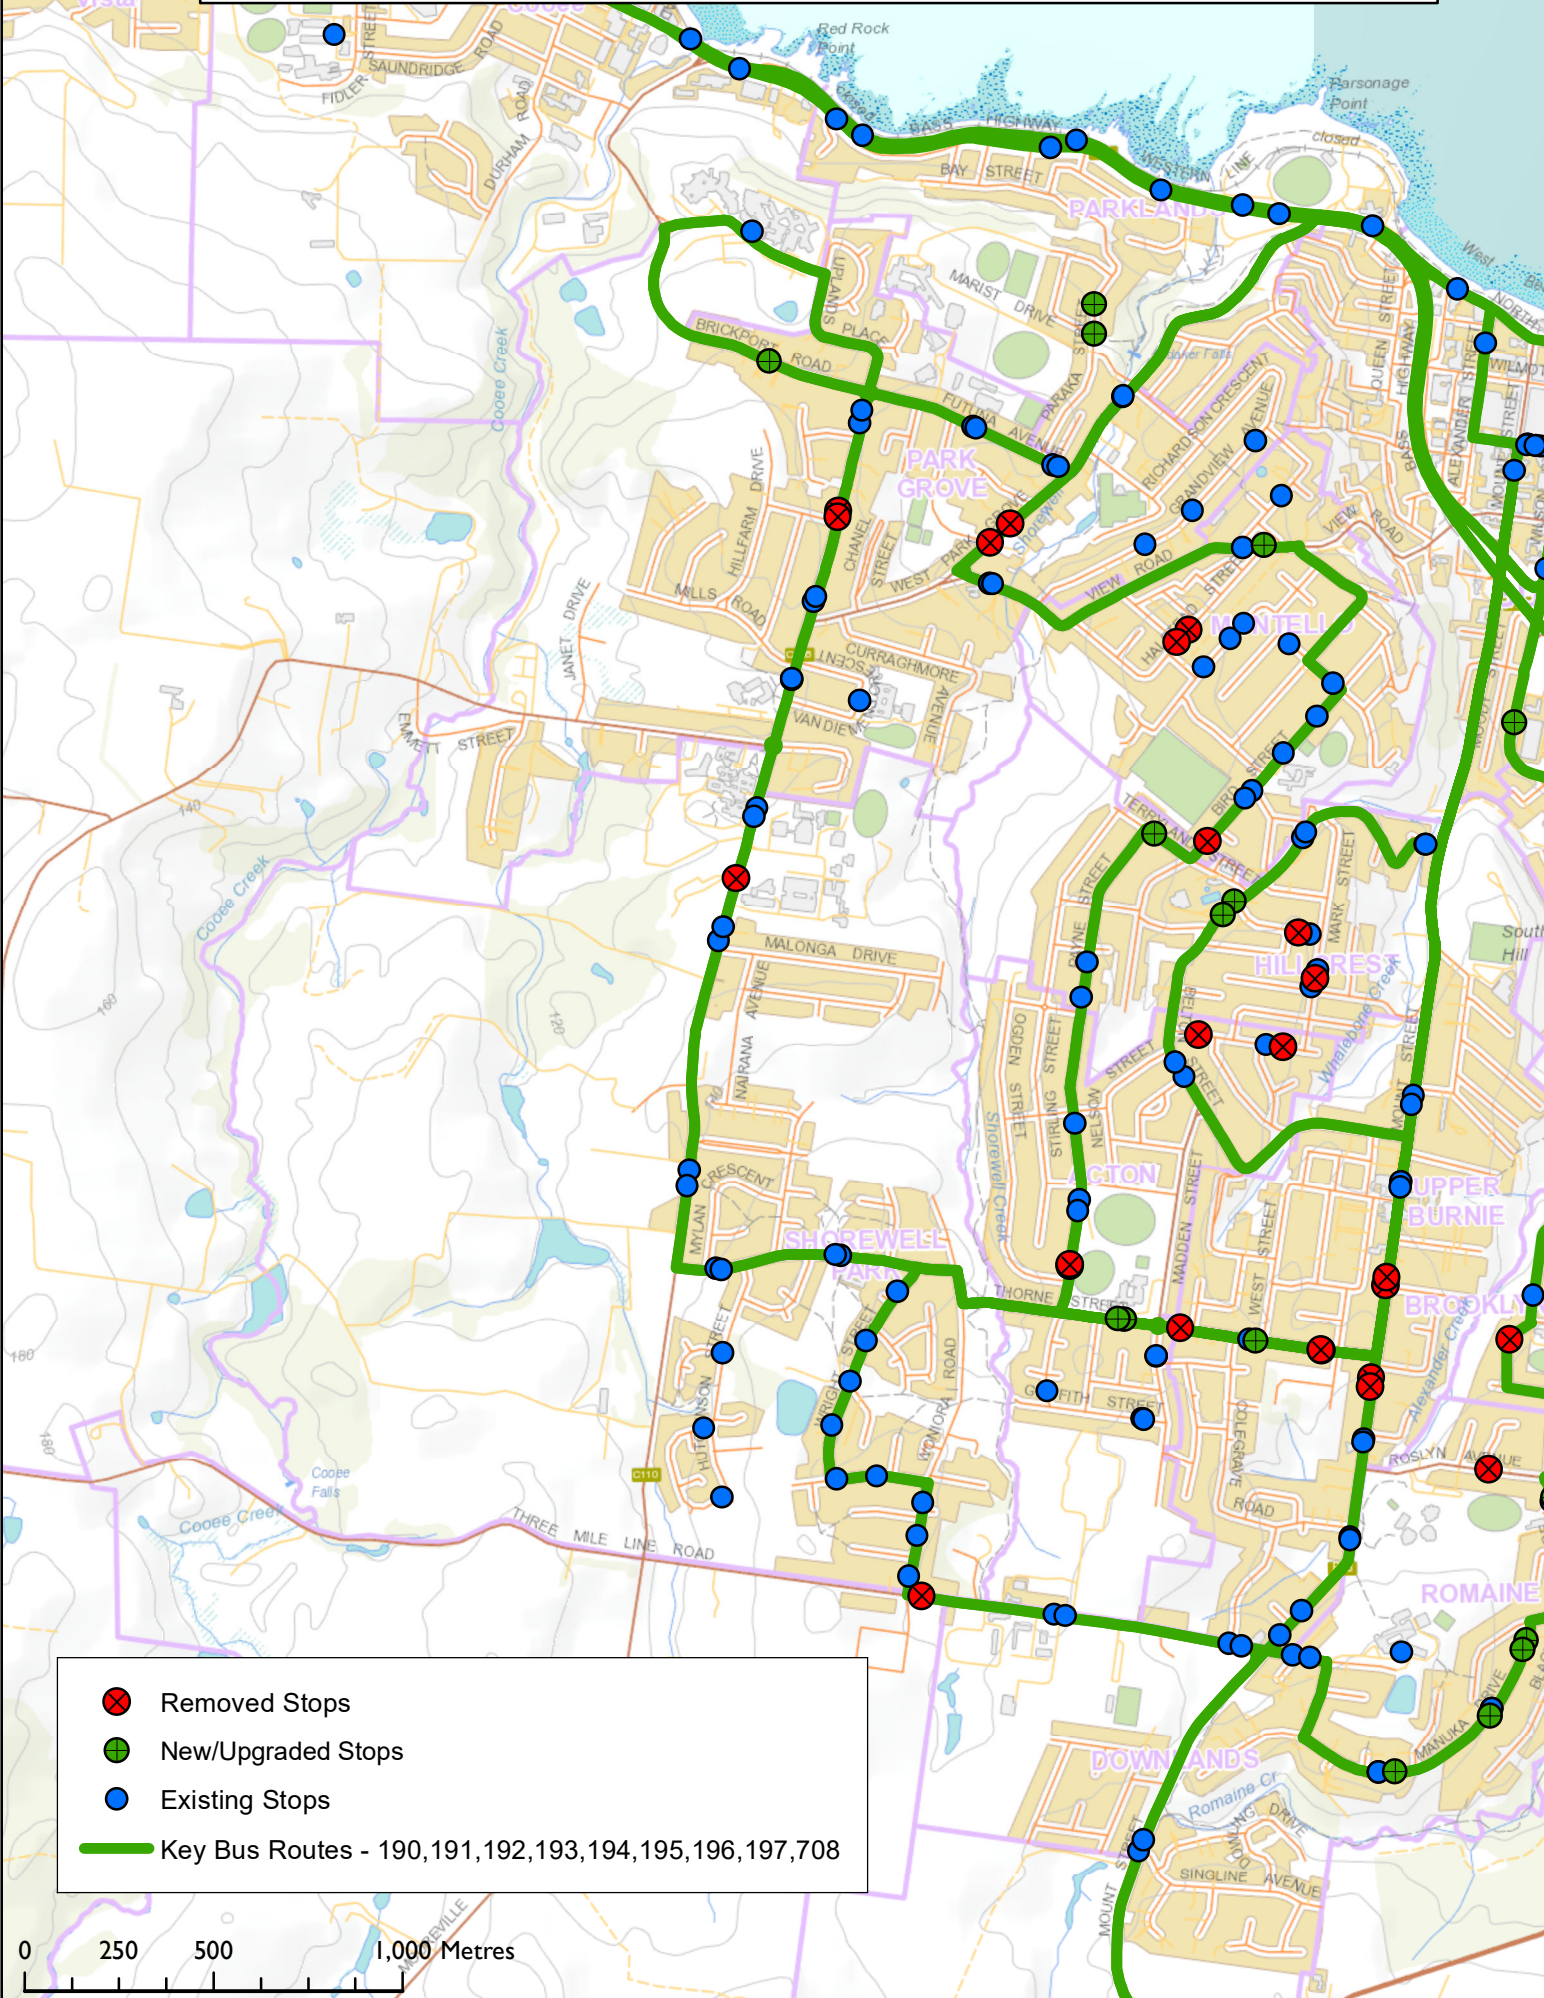

# Bus stop changes - Park Grove, Shorewell, Acton, Montello and Upper Burnie

- ⊗ Removed Stops
- ⊕ New/Upgraded Stops
- Existing Stops
- Key Bus Routes - 190,191,192,193,194,195,196,197,708

0 250 500 1,000 Metres