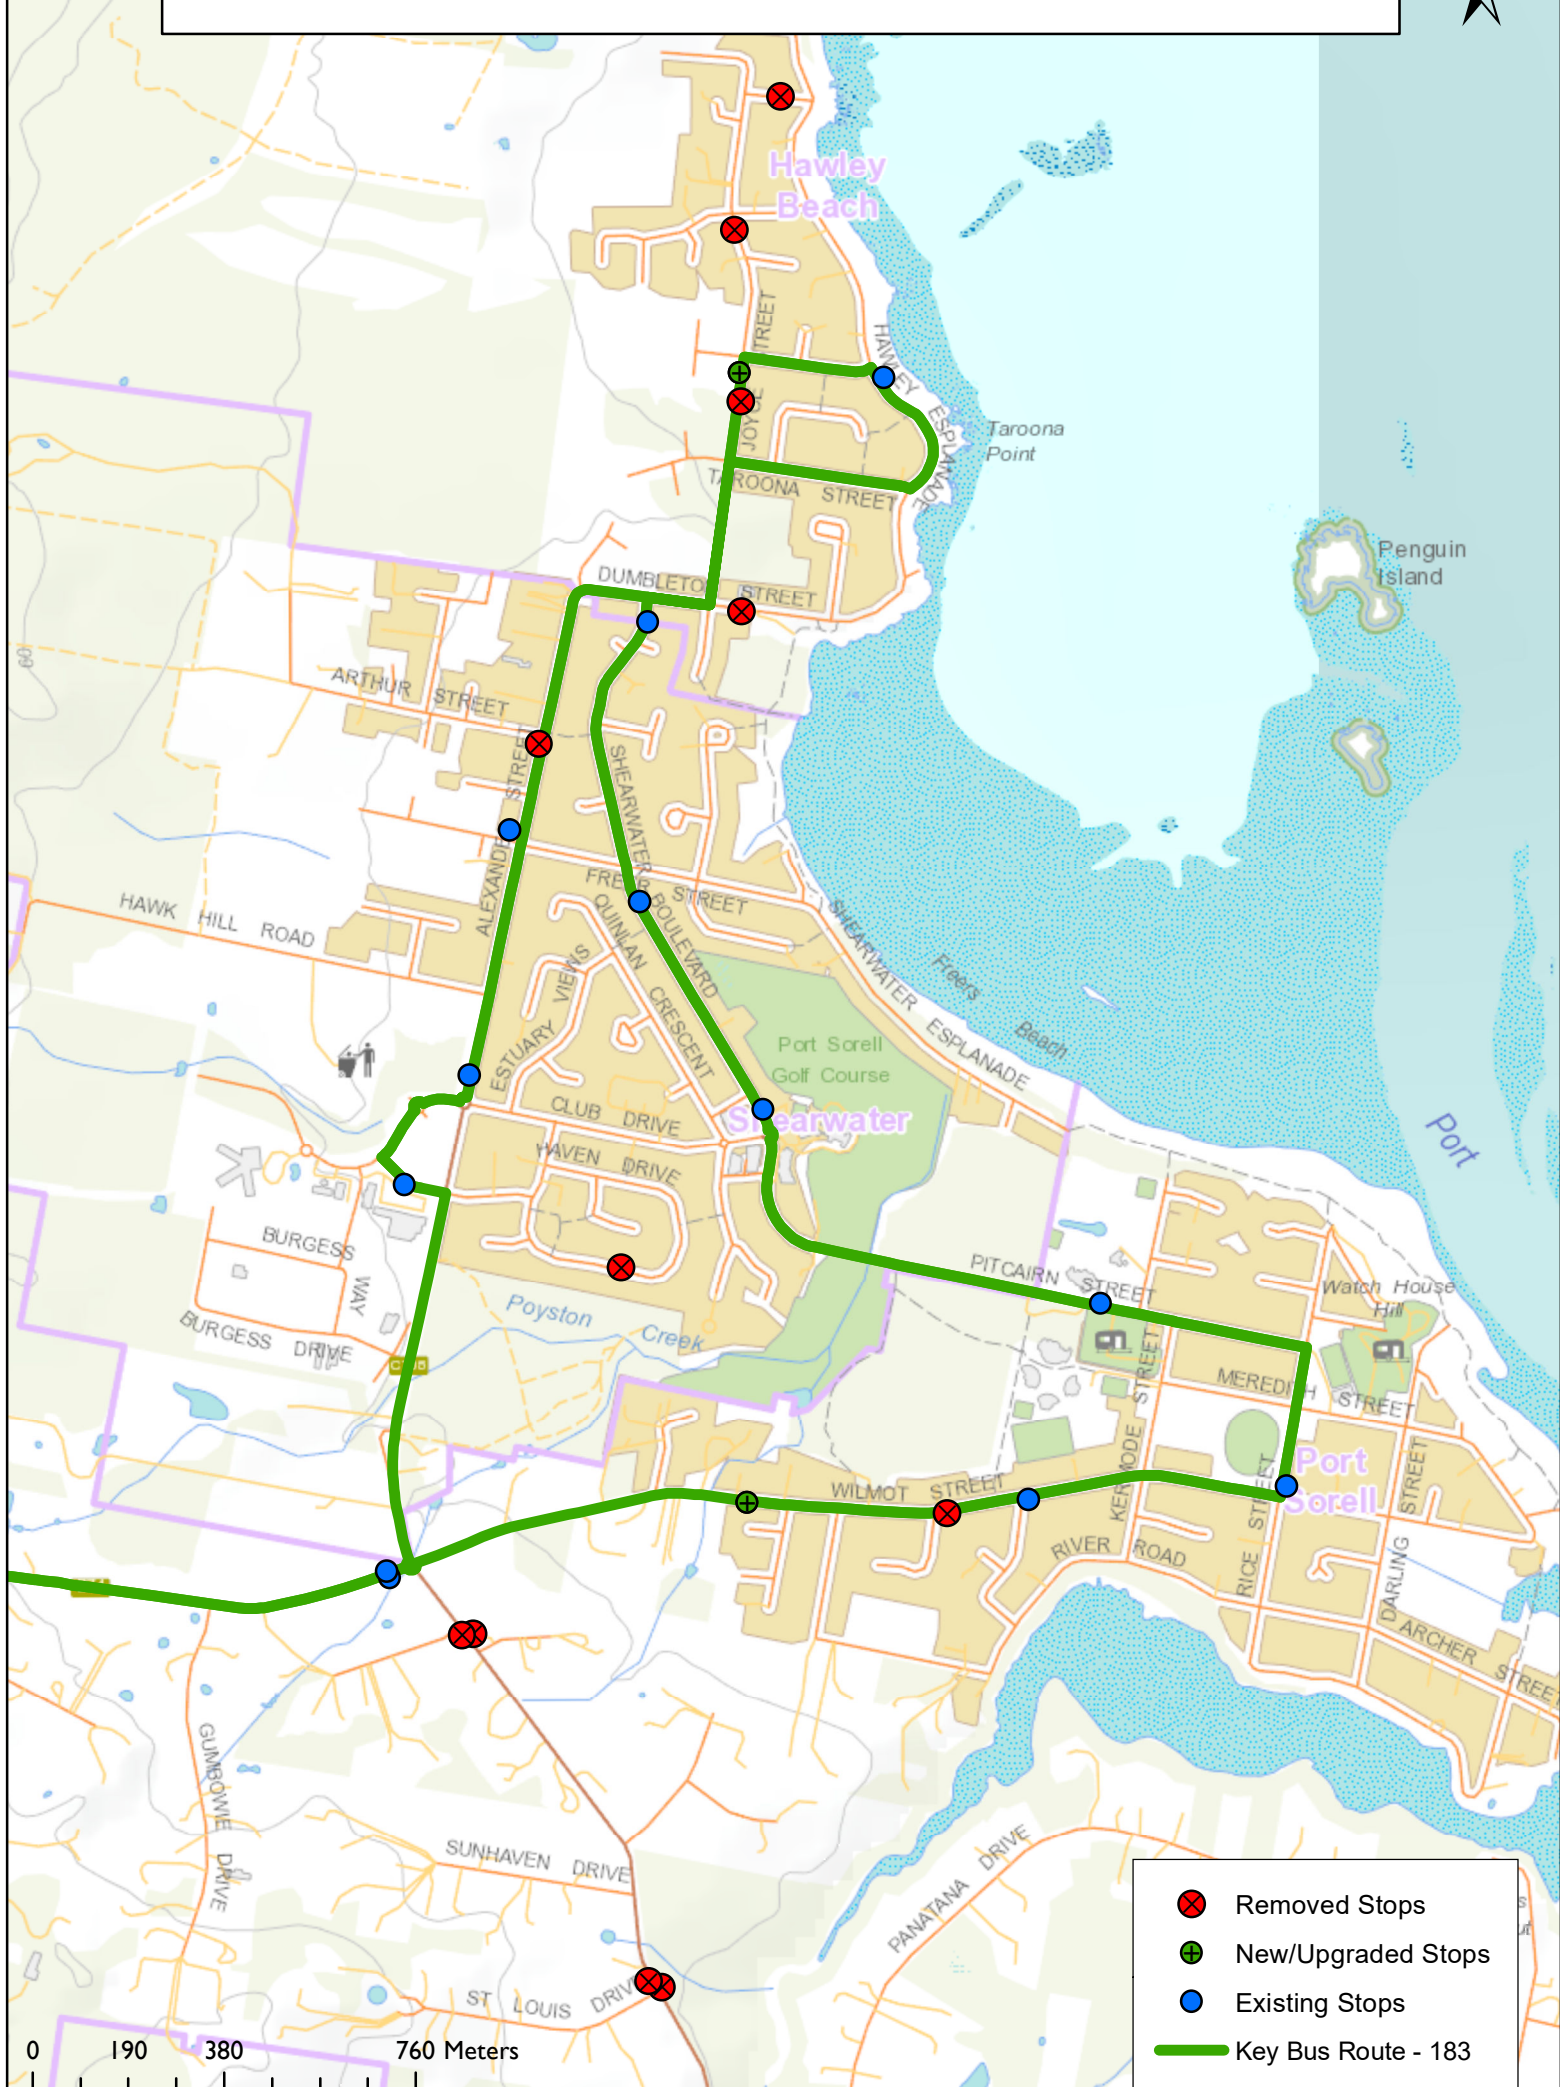

# Bus stop changes - Port Sorell

0 190 380 760 Meters

- Removed Stops
- New/Upgraded Stops
- Existing Stops
- Key Bus Route - 183