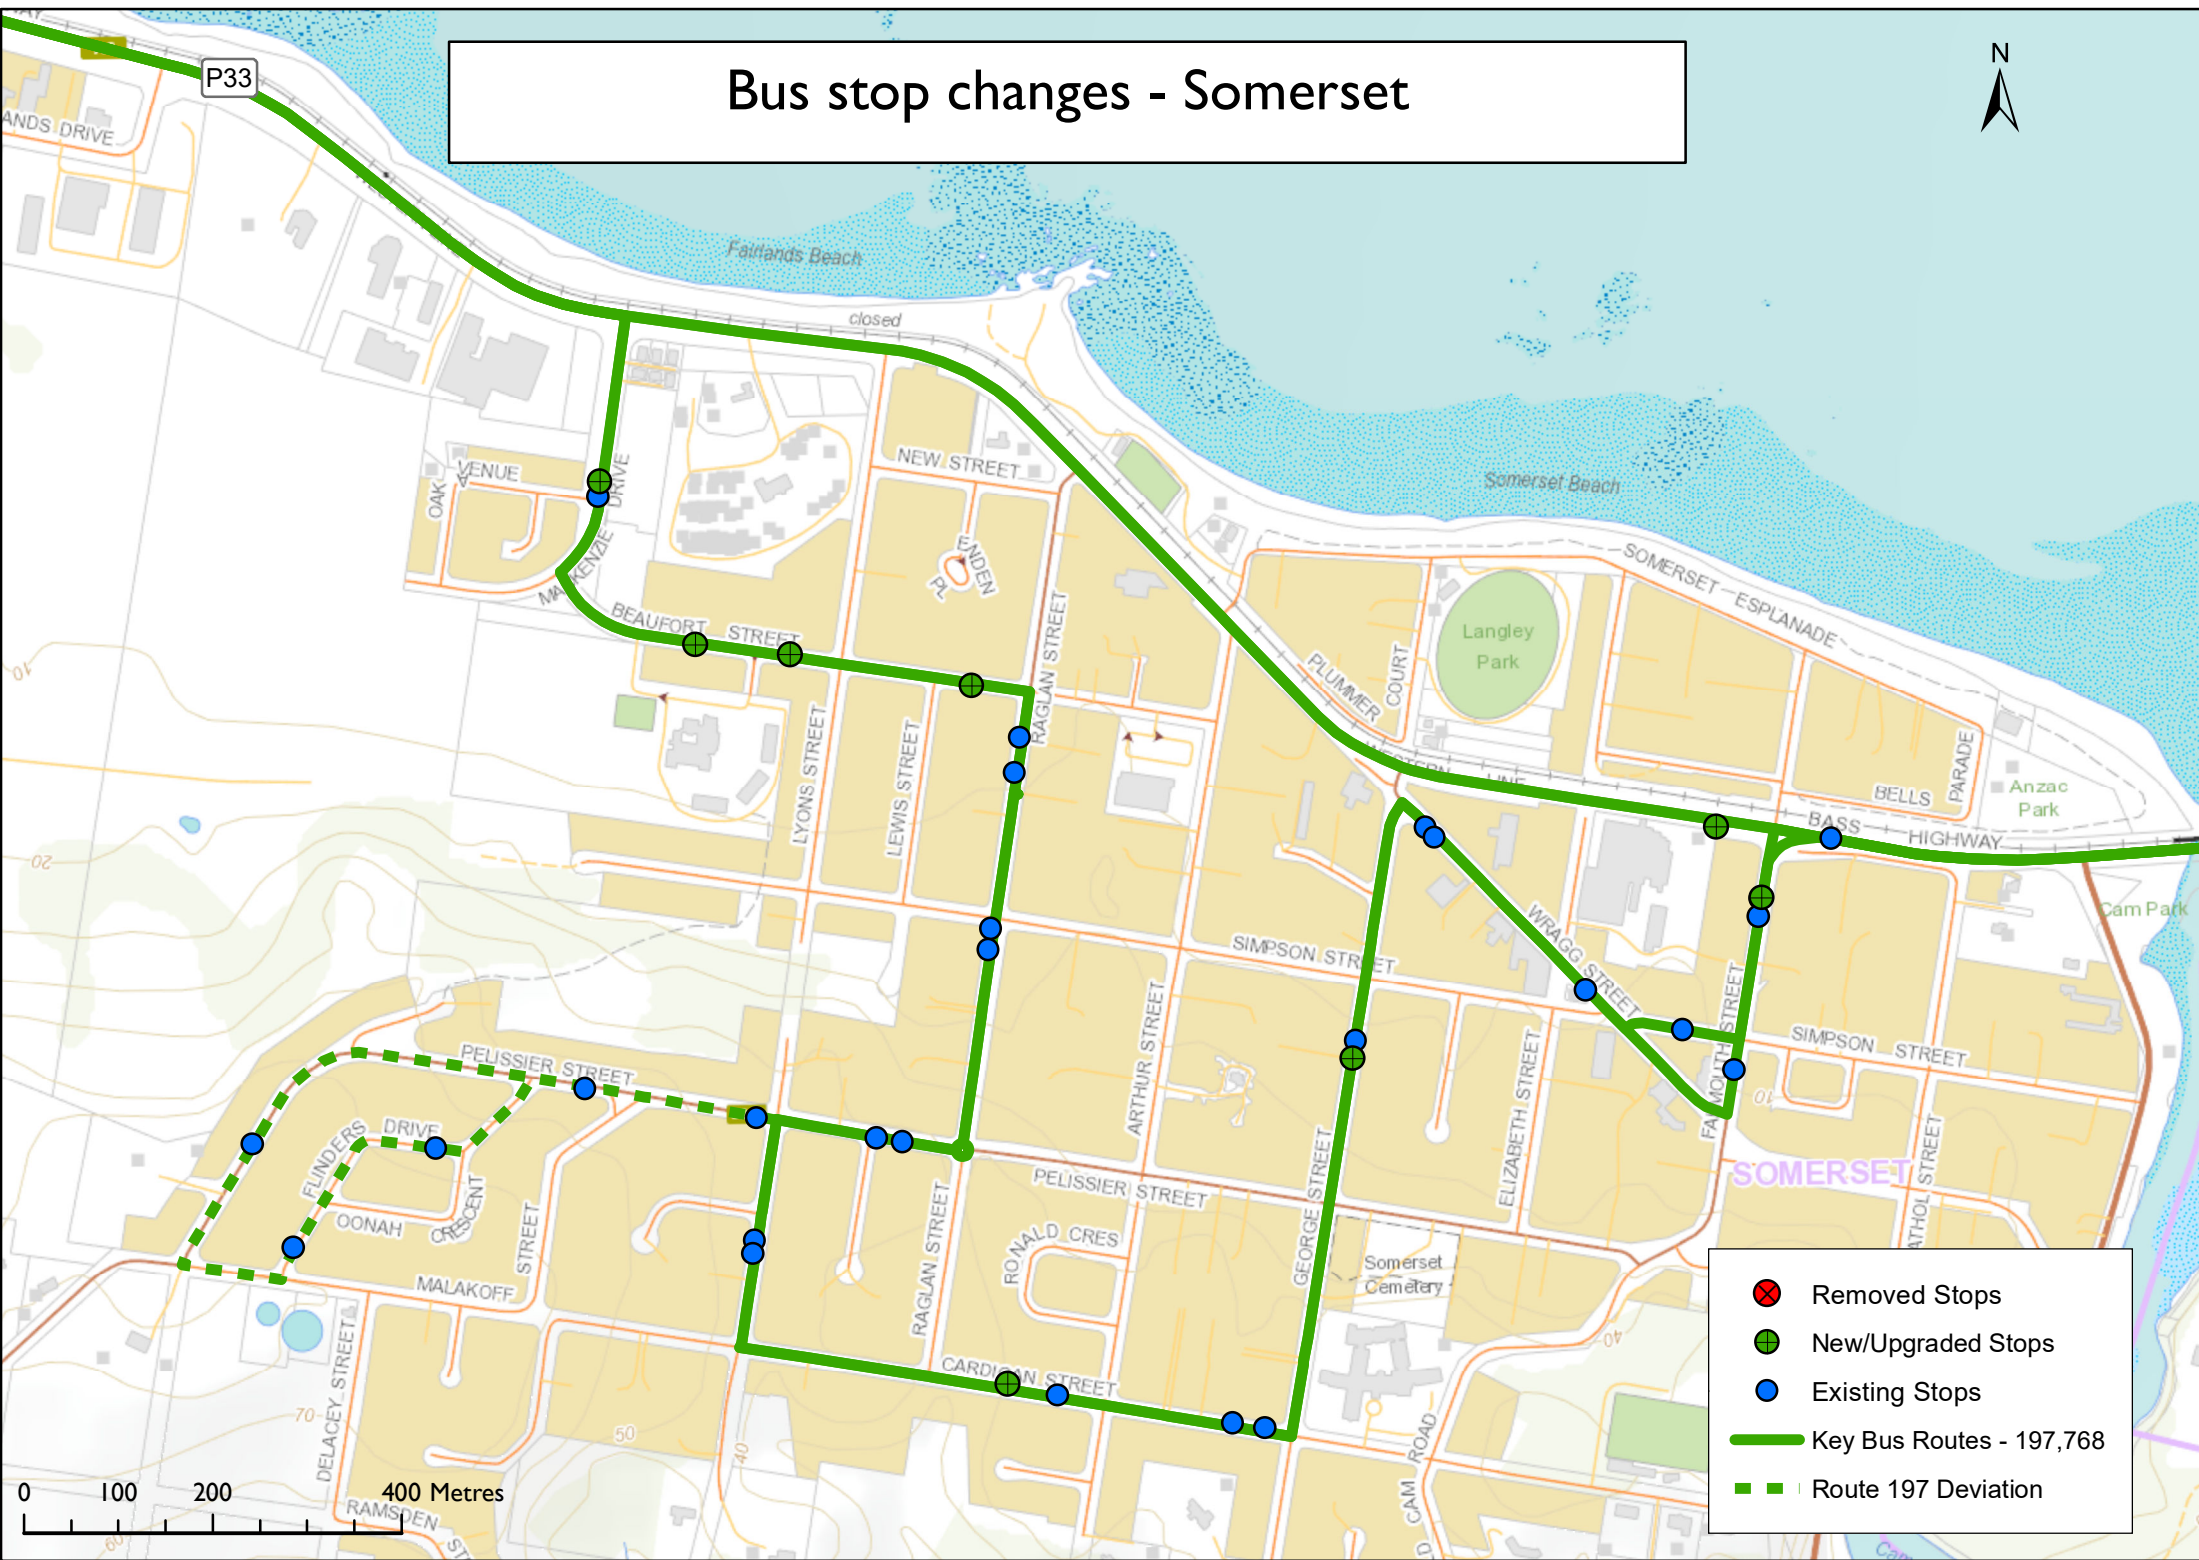

Bus stop changes - Somerset

- ⊗ Removed Stops
- New/Upgraded Stops
- Existing Stops
- Key Bus Routes - 197,768
- - - Route 197 Deviation