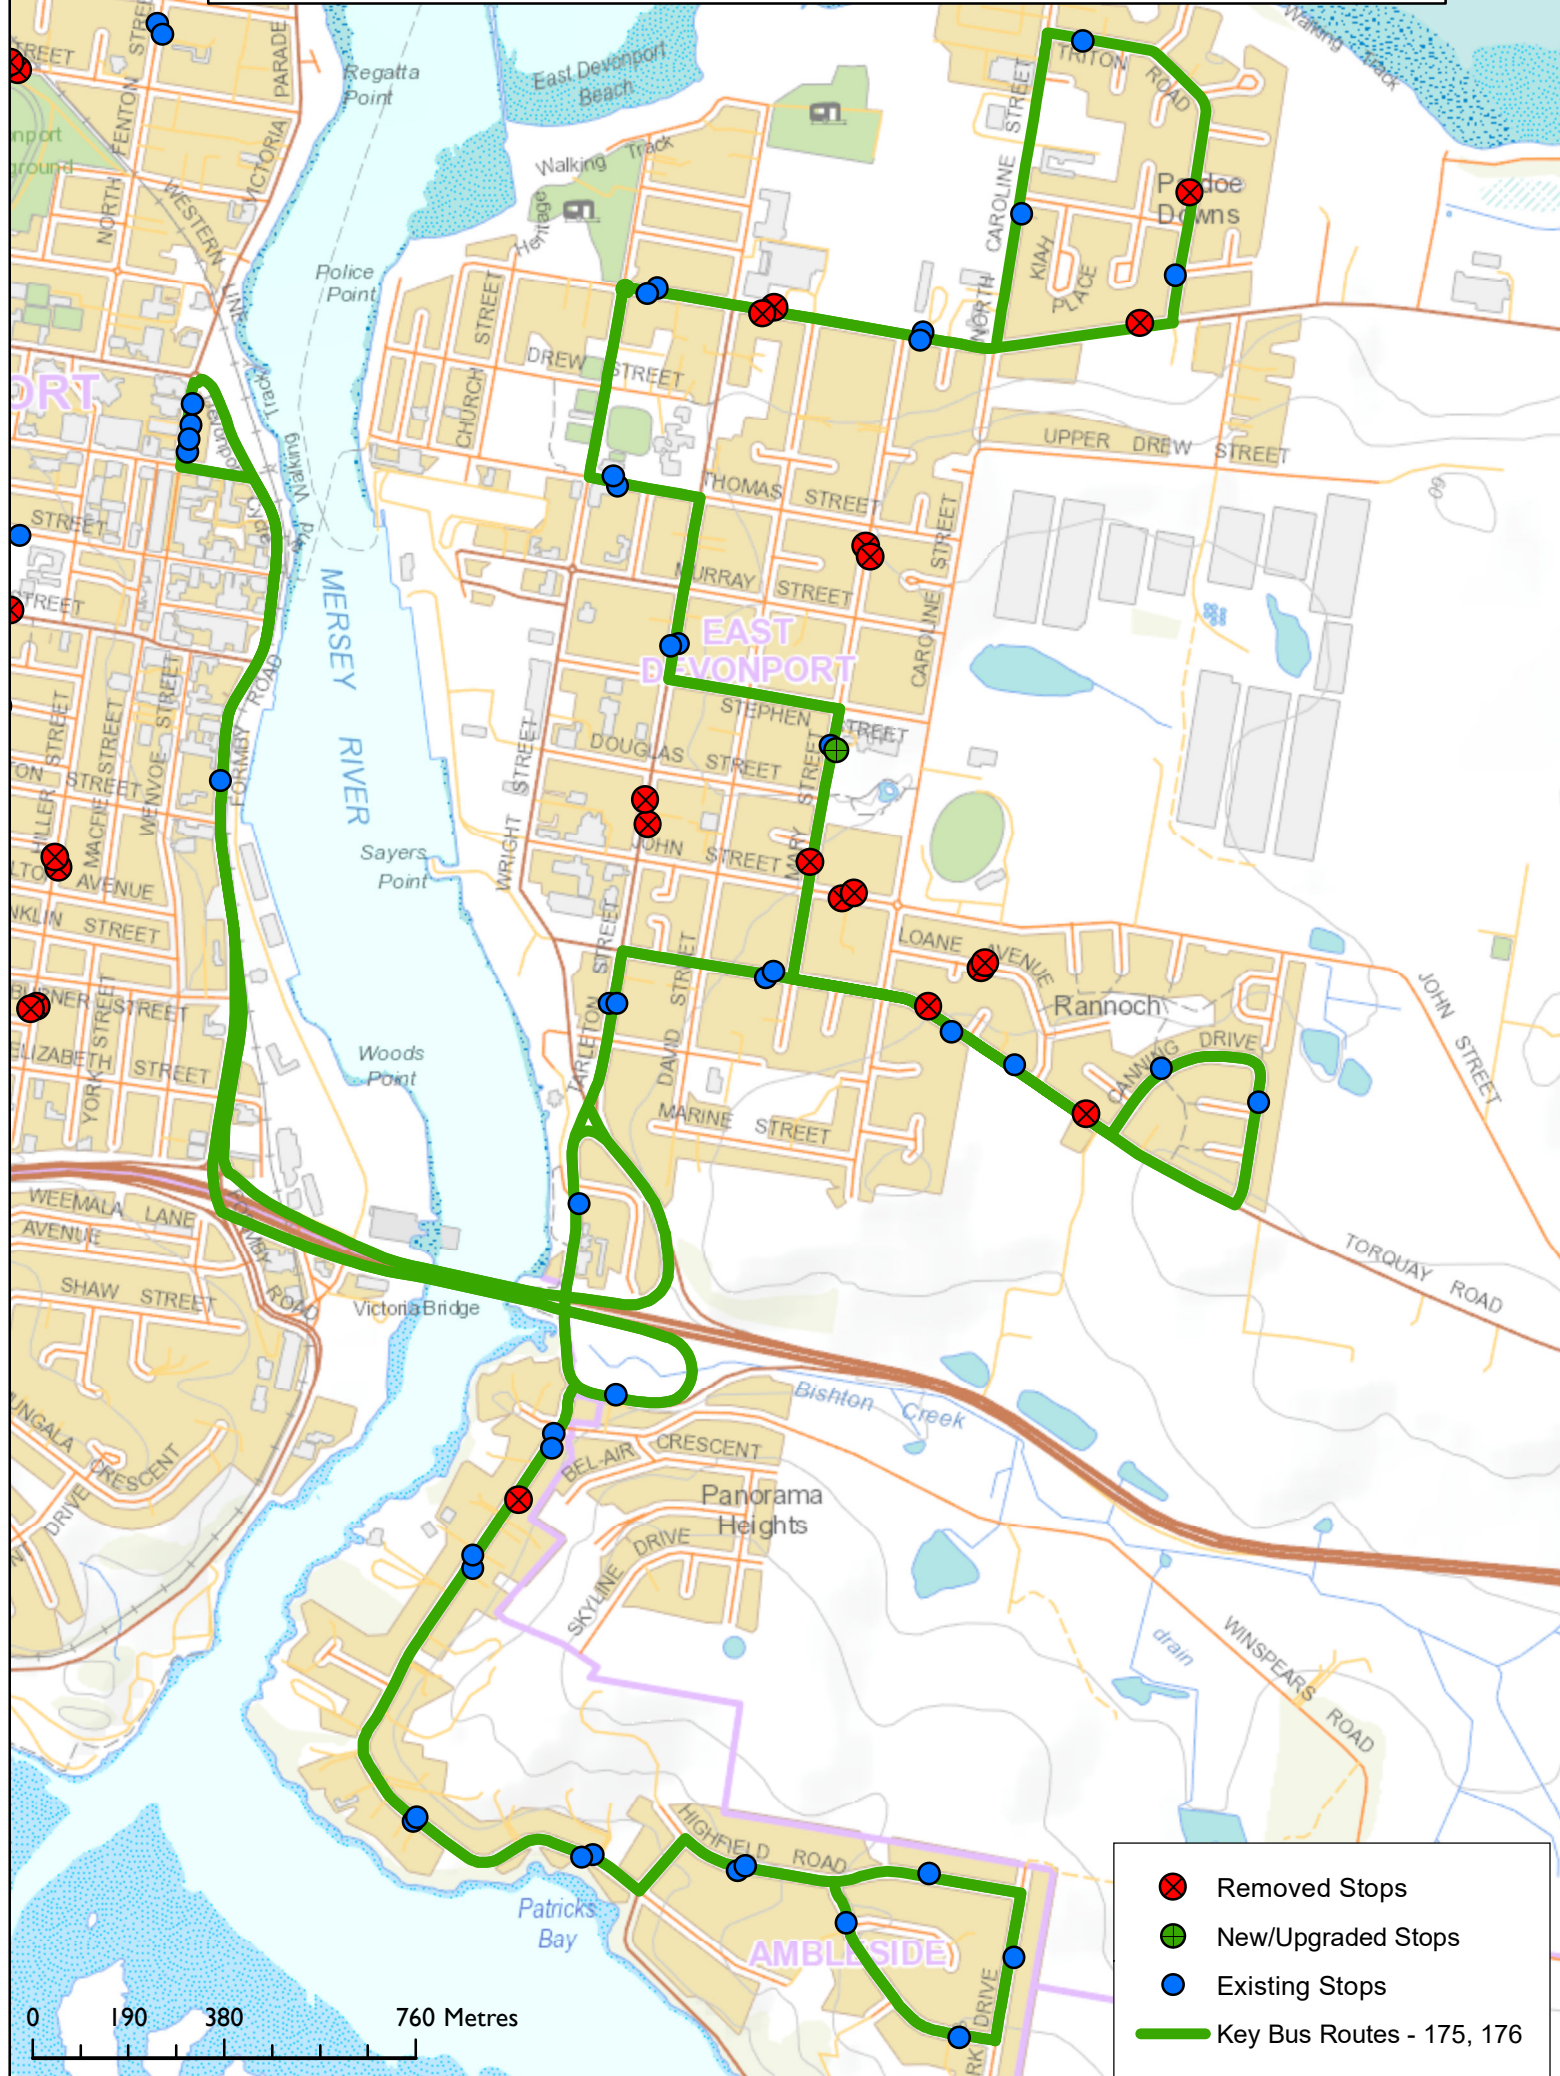

Bus stop changes - East Devonport and Ambleside

0 190 380 760 Metres

- Removed Stops
- New/Upgraded Stops
- Existing Stops
- Key Bus Routes - 175, 176