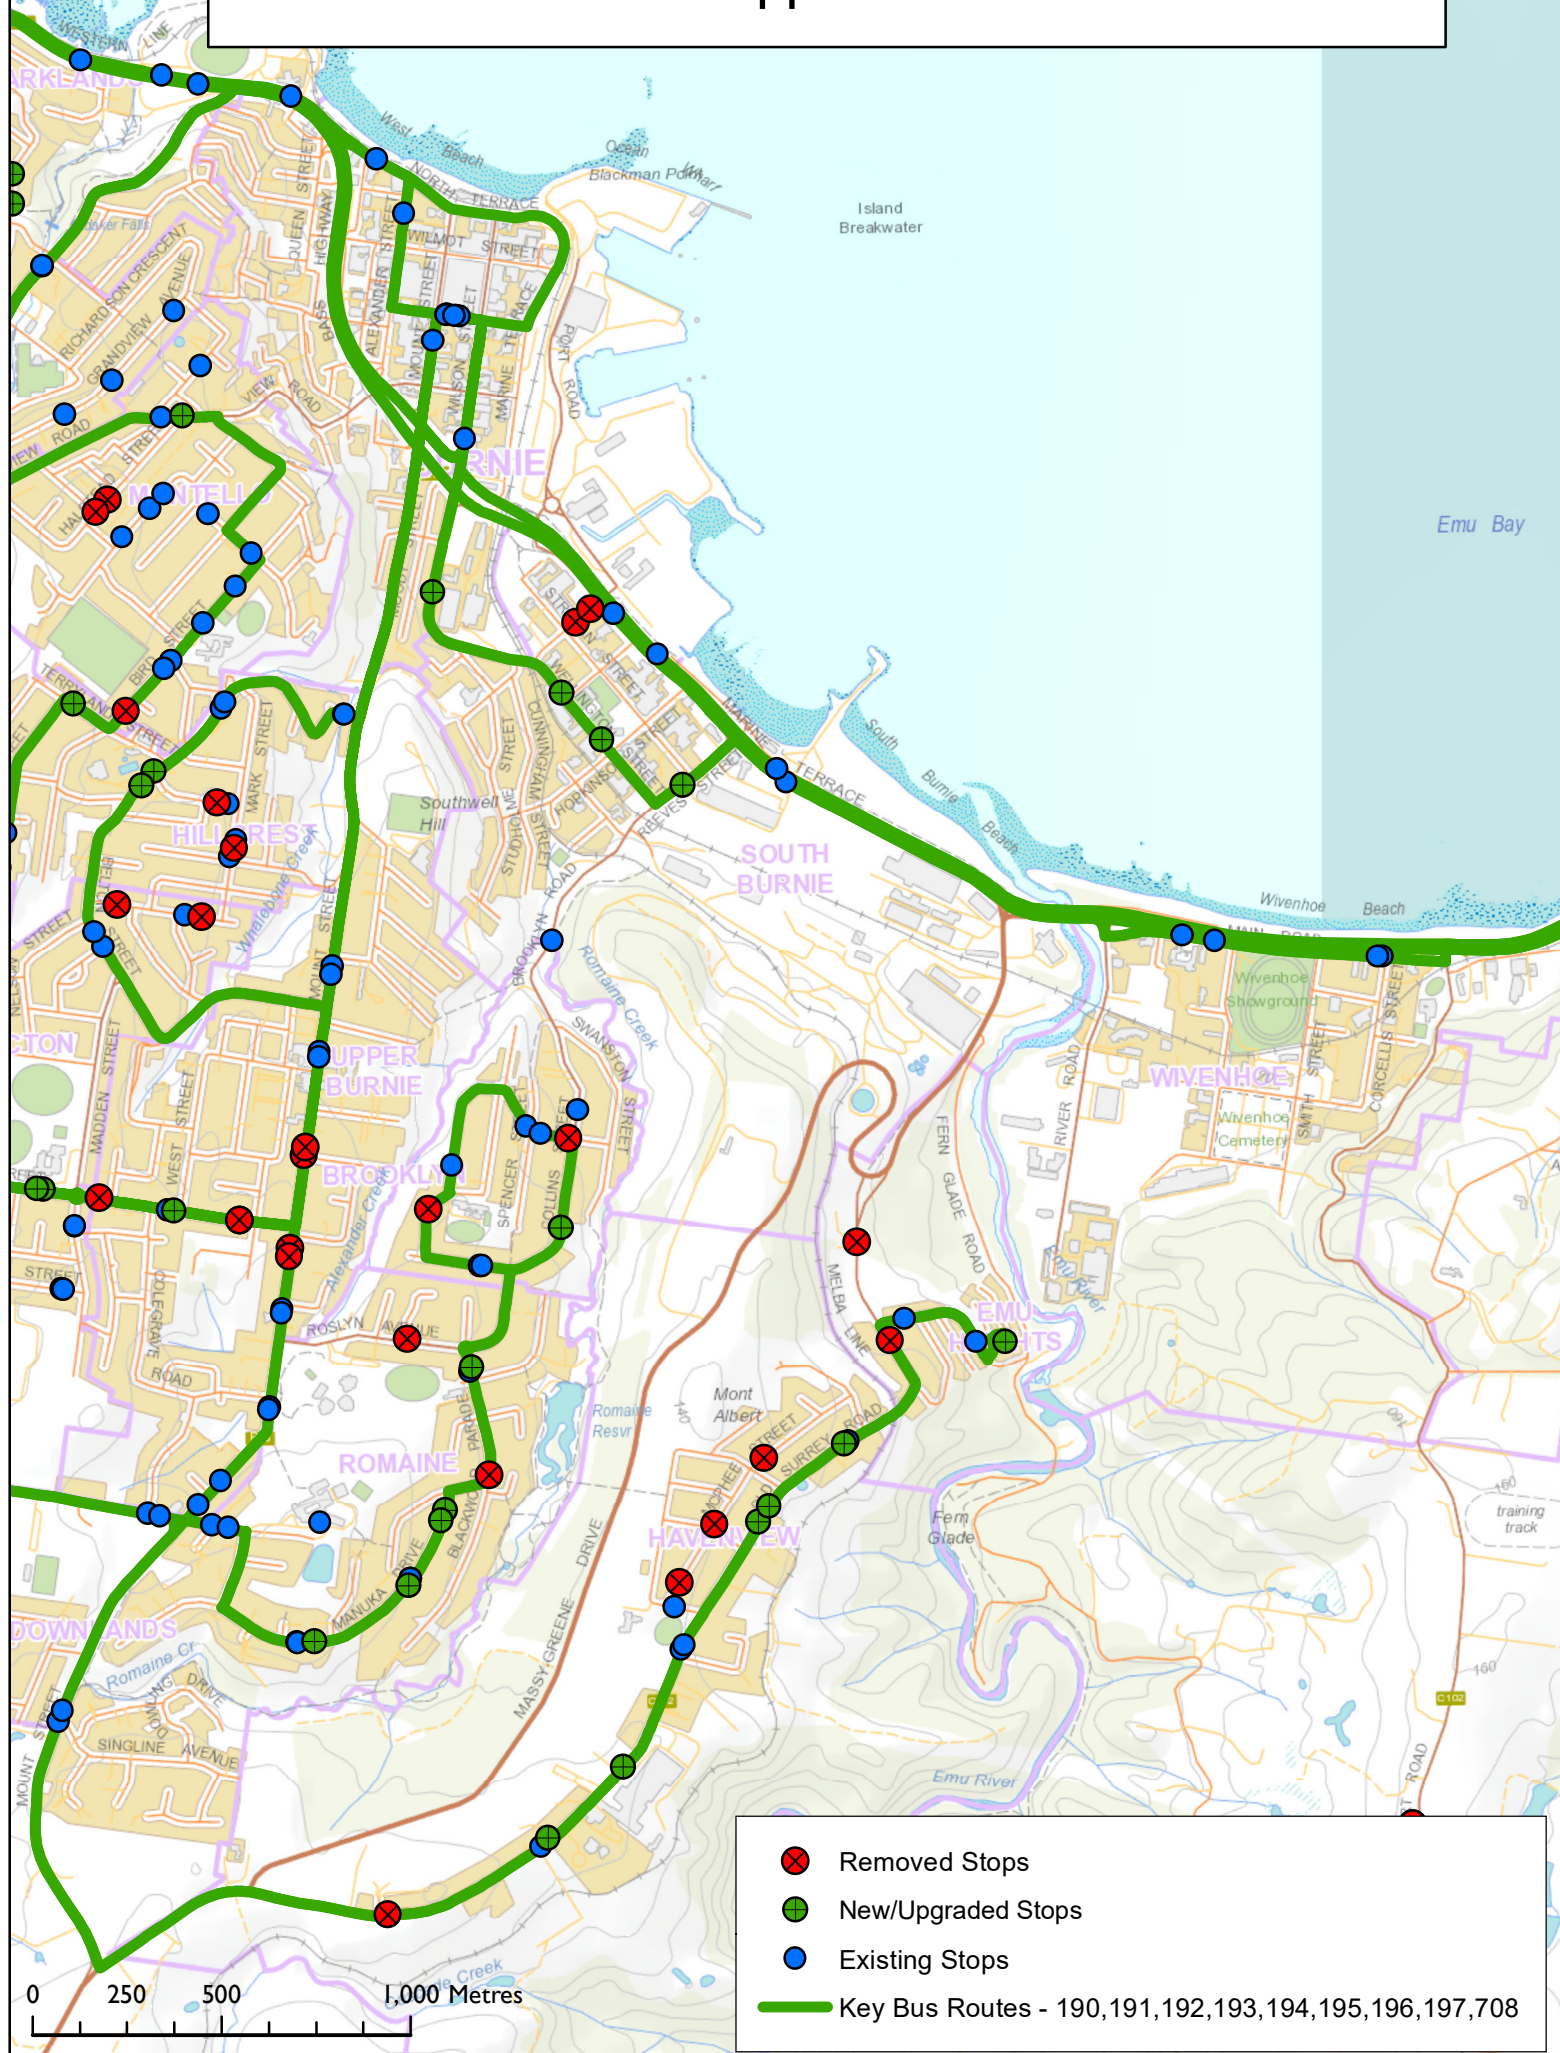

Bus stop changes - Havenview, Romaine, Brooklyn and Upper Burnie

-  Removed Stops
-  New/Upgraded Stops
-  Existing Stops
-  Key Bus Routes - 190,191,192,193,194,195,196,197,708