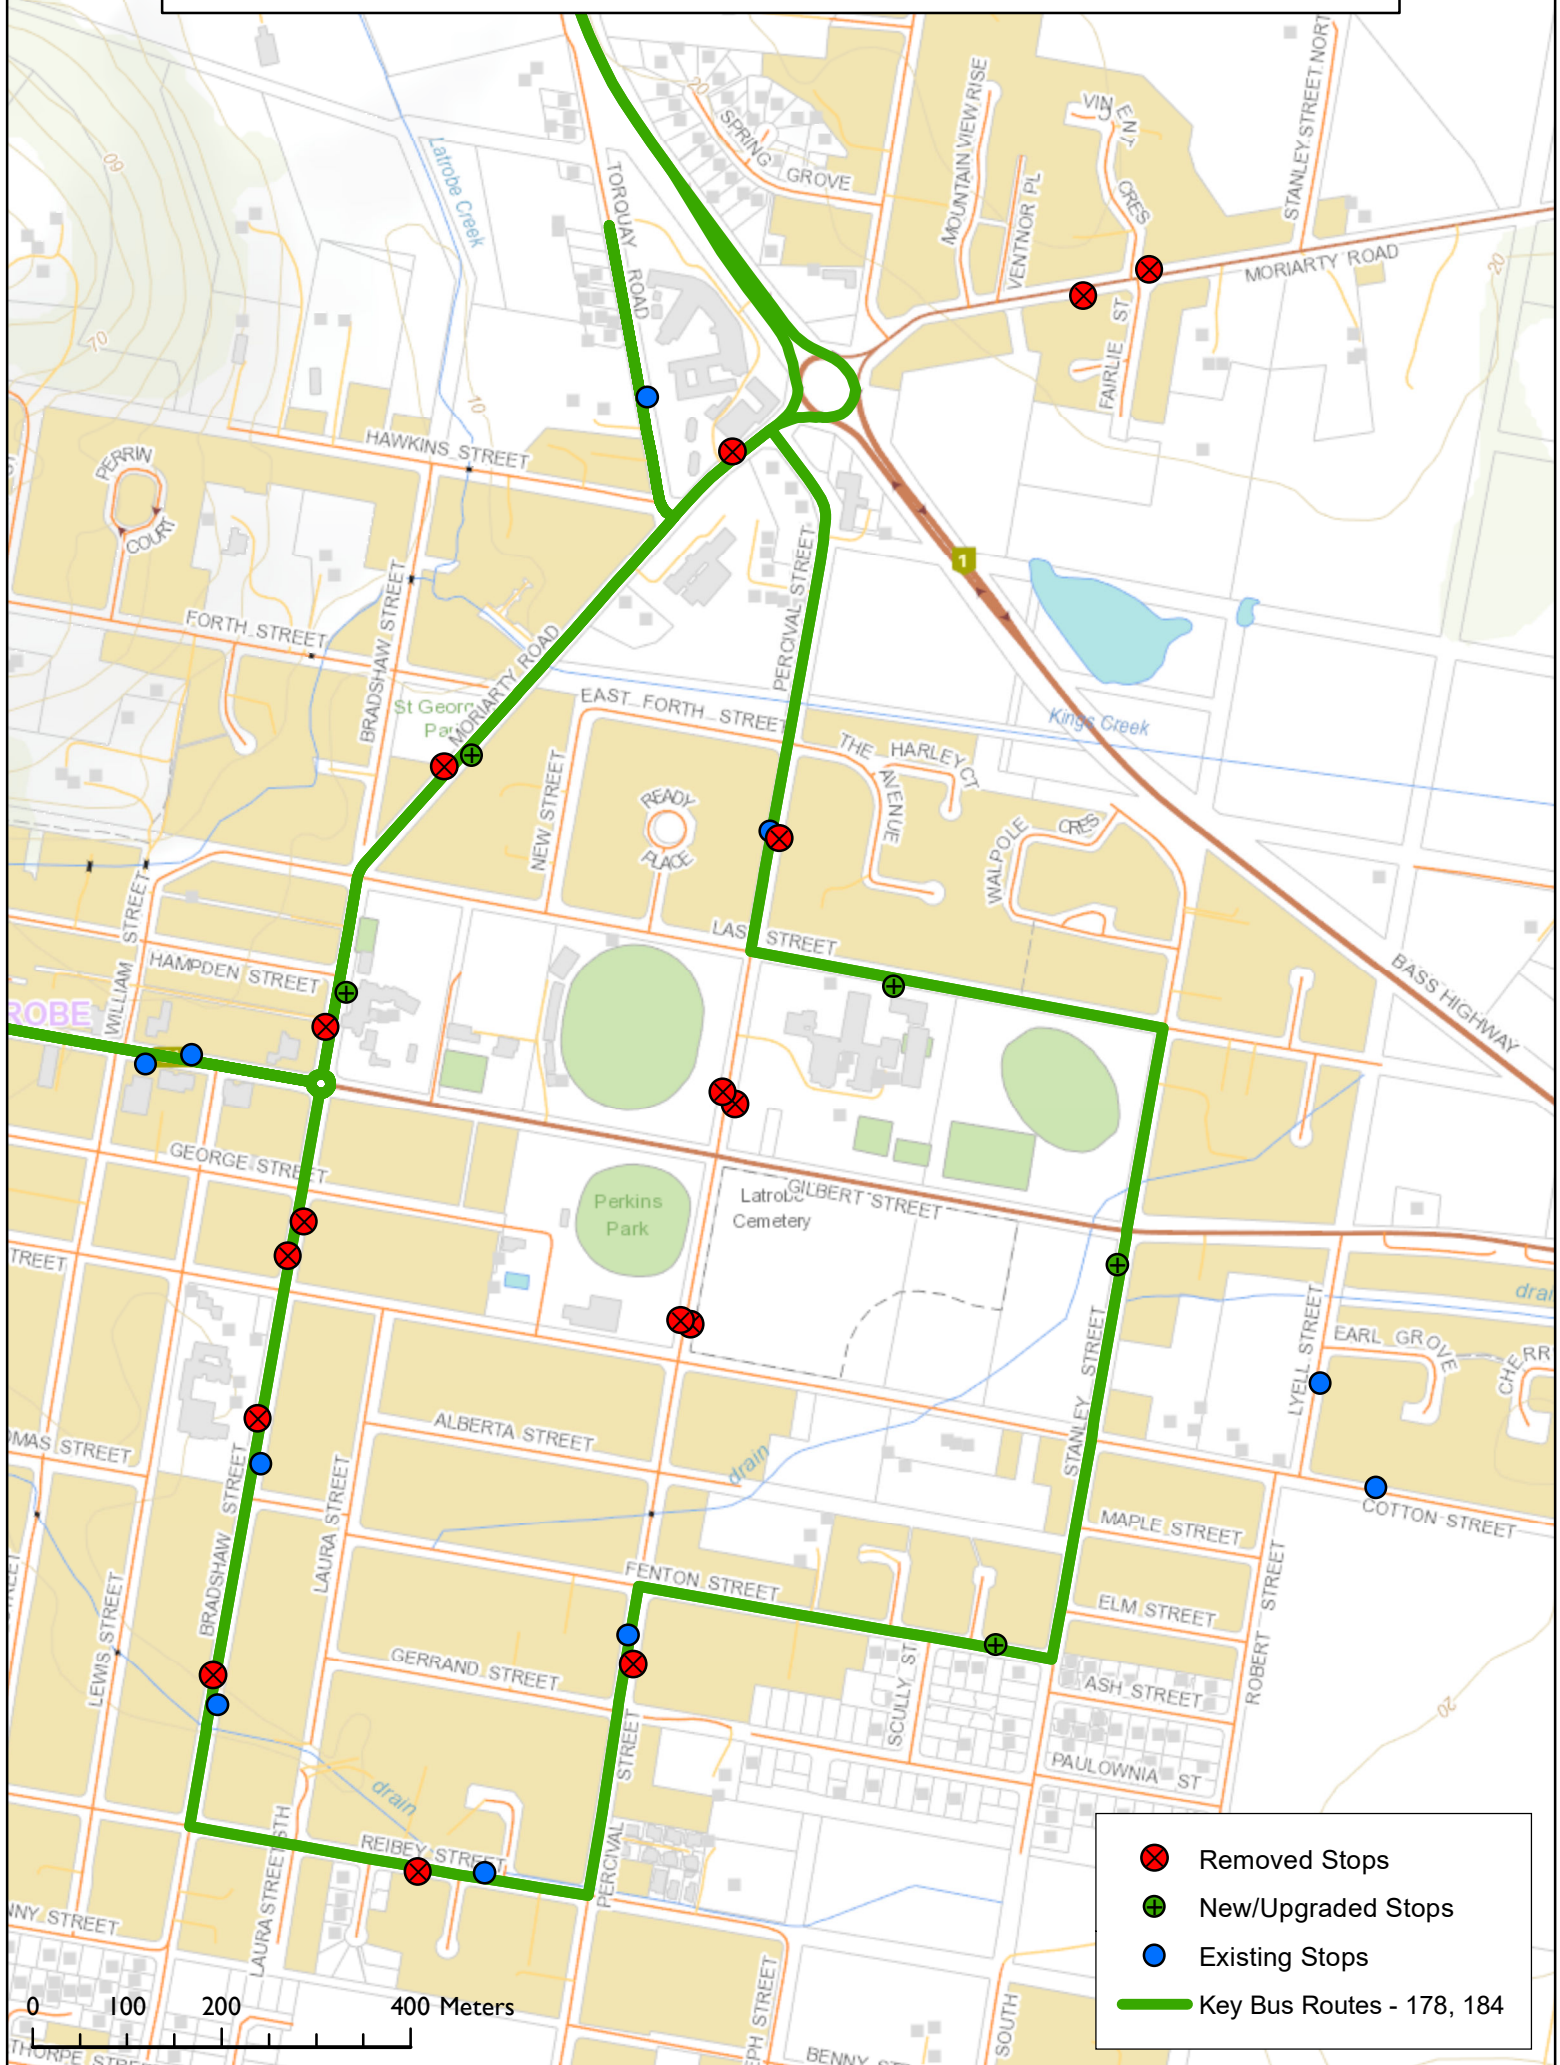

Bus stop changes - Latrobe

- ⊗ Removed Stops
- ⊕ New/Upgraded Stops
- Existing Stops
- Key Bus Routes - 178, 184

0 100 200 400 Meters