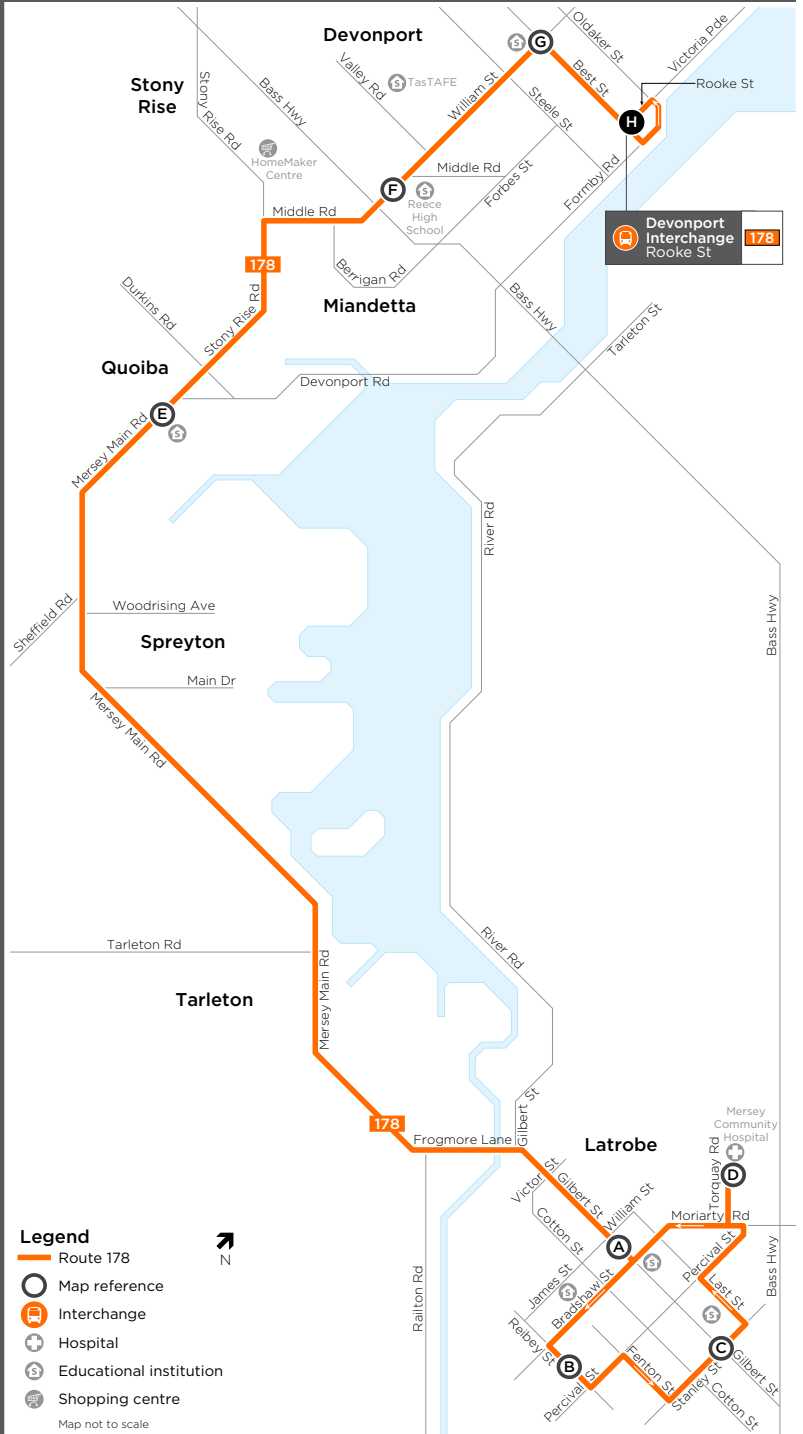

178

Latrobe to Devonport

Route number

Route

178

Latrobe to Devonport

Bus route map

Who operates my service?

MERSEYLINK

178

merseylink.com.au

(03) 6427 7626

Online trip information
transport.tas.gov.au